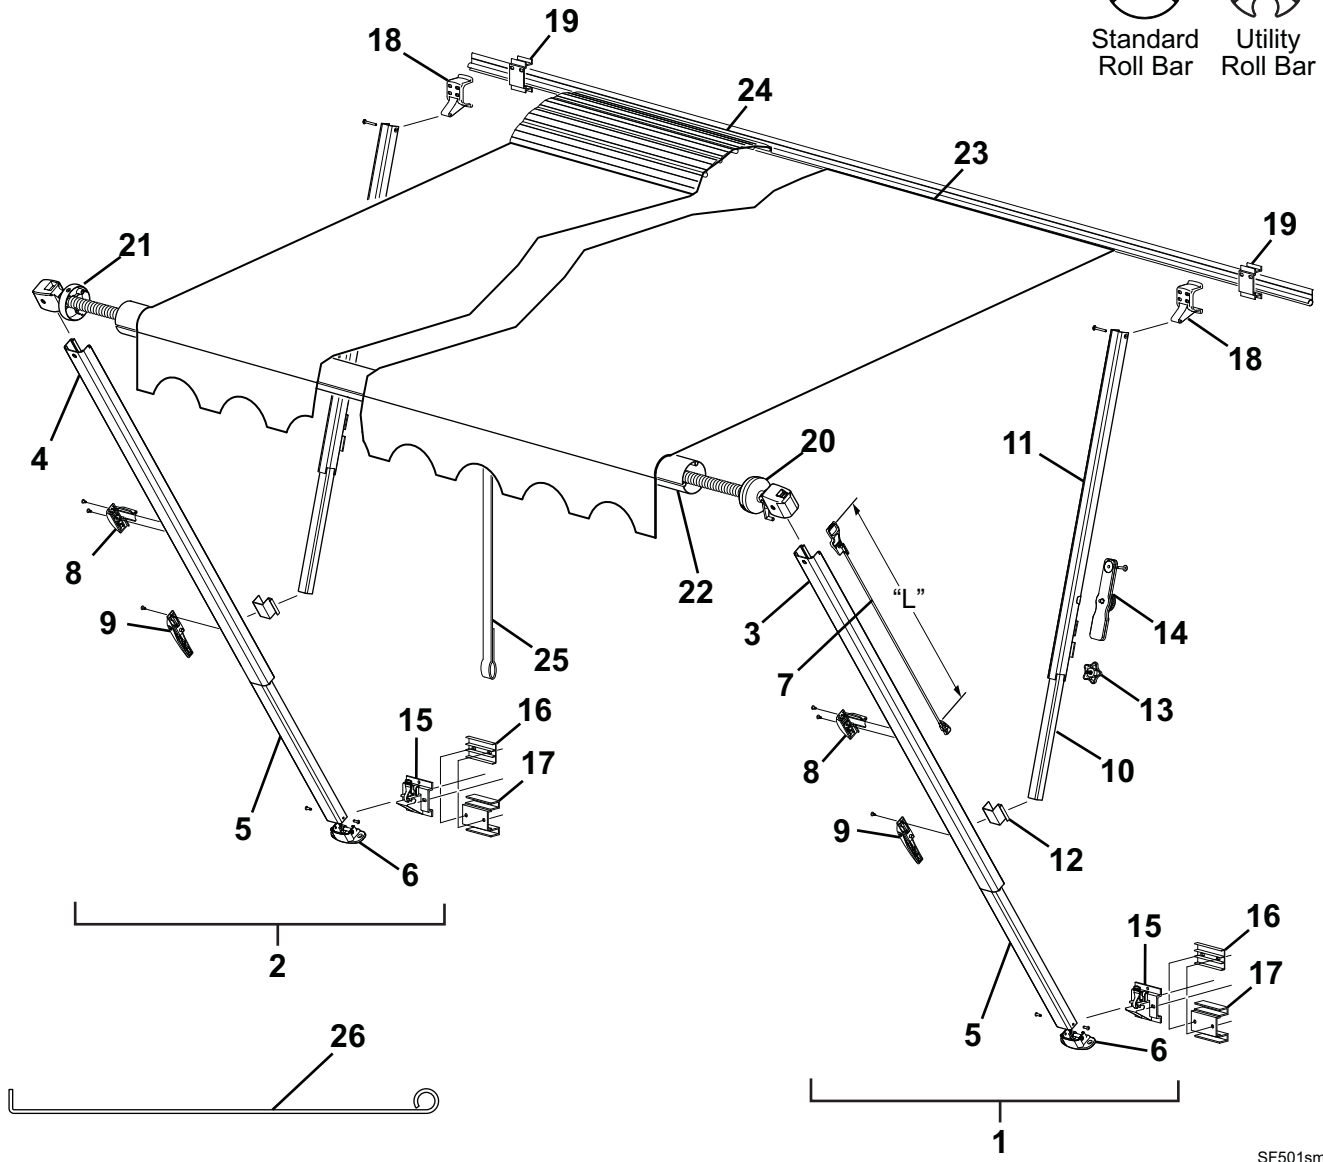

# SPIRIT FX AND FIESTA ILLUSTRATED PARTS LIST

Item	Part Number	Description	Notes
1	R00415-3nn-XX	1/2 Set Hardware	Right 1,3
2	R00416-3nn-XX	1/2 Set Hardware	Left 1,3
3	R00410-3nn-XX	Upper Main Arm (includes items 8, 9)	Right 1,3
4	R00411-3nn-XX	Upper Main Arm (includes items 8, 9)	Left 1,3
5	R00412-3nn-XX	Lower Main Arm (includes Item 6)	1,3
6	901020	Carport Foot	Black
	901020W	Carport Foot	White
7	R012803-005	Remote Lock, White L = 38.5"	Universal
	R012803-006	Remote Lock, Black L = 38.5"	Universal
	R012803-105	Remote Lock, White L = 25.4"	Hi-Lo
	R012803-106	Remote Lock, Black L = 25.4"	Hi-Lo
	R012803-405	Remote Lock, White L = 41.5"	Monaco
	R012803-406	Remote Lock, Black L = 41.5"	Monaco
	R012803-505	Remote Lock, White L = 51.8"	Teton
	R012803-506	Remote Lock, Black L = 51.8"	Teton
	R012803-205	Remote Lock, White L = 34.4"	Short
	R012803-206	Remote Lock, Black L = 34.4"	Short
8	901017	Travel Lock, Black	
	901017W	Travel Lock, White	
9	901015W	Handle, White	
	901015	Handle, Black	
10	R00414-3nn-XX	Lower Brace (includes item 12)	1,3
11	R00413-3nn-XX	Upper Brace (includes items 13, 14, 18)	1,3
12	R00405	Brace Slider	
	R00405-2	Brace Slider, Curved Hardware	
	R00549	Brace Slider	Pre 1997
13	901022	Locking Knob	
14	902801W	Canopy Clamp, White	
	902801	Canopy Clamp, Black	
15	901019W	Bottom Bracket, White	
	901019	Bottom Bracket, Black	
16	R00716	Bottom Bracket, Shim, Optional	pkg of 2
17	169037	Bottom Bracket Stand-Off, Optional	Airstream
18	901018W	Top Bracket, White	
	901018	Top Bracket, Black	
19	249153	Top Bracket Stand-Off	Optional
20	R00926XXX-A	Spring Assy, RH	7' 11" or less 2,4
	R00925XXX-A	Spring Assy, RH	8'-18' 2,4
	R00926XXX-A	Spring Assy, RH	18' 1" and longer 2,4
21	R00923XXX-A	Spring Assy, LH	8'-18' Width 2,4
	R00924XXX-A	Spring Assy, LH	18' 1" and longer 2,4
	R098226-005	Idler End Cap, White (Does Not Include a Spring)	7' 11" or less 2
	R098226-006	Idler End Cap, Black (Does Not Include a Spring)	7' 11" or less 2
22a	19xx00	Roller Tube, 4-slot	3 1/2" Dia
22b	15xx00A	Roller Tube, w/ Utility Slot	3 1/2" Dia
23		Canopy Only	Refer to Canopy Order Form
24	20xx36XXX	Alumaguard Only	
25	901011	Pull Strap	
26	901035	Pull Wand	43"
	901035XL	Pull Wand	61"
	<i>The following items are not shown</i>		
	R012479-006	Hardware Pack	Black Castings
	R012479-005	Hardware Pack	White Arms w/ White Castings
	249161	Hi-Lo Bracket	
	030573	Slider Set Screw	